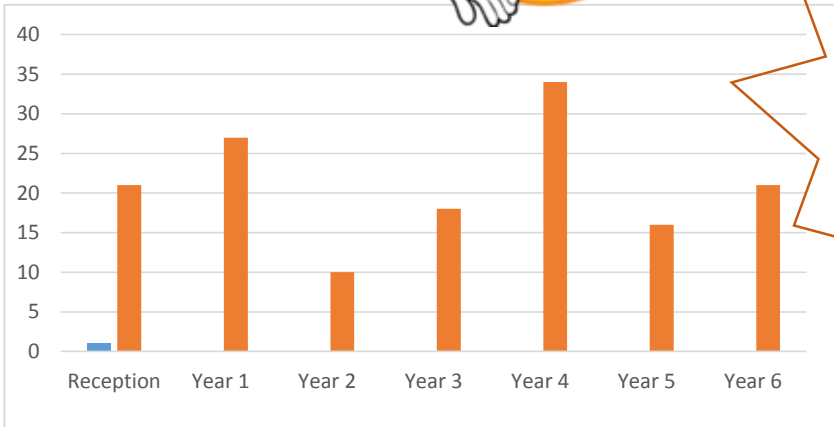

ATTENDANCE

SCHOOL EXPECTATION 100% - EVERY DAY COUNTS

Term 5 23/04/2019 - 24/05/2019

Class	Attendance %
Reception	93.49
Year 1	96.61
Year 2	97.44
Year 3	97.11
Year 4	95.07
Year 5	97.23
Year 6	98.62

Well done. Let's see if we can ALL match Y6 next term.

LATES

Poor punctuality is not acceptable.

Term 5 23/04/2019 - 24/05/2019

Class	Late Sessions
Reception	21
Year 1	27
Year 2	10
Year 3	18
Year 4	34
Year 5	16
Year 6	21

Let's ALL try to get those "lates" down to single figures. Well done Y2!