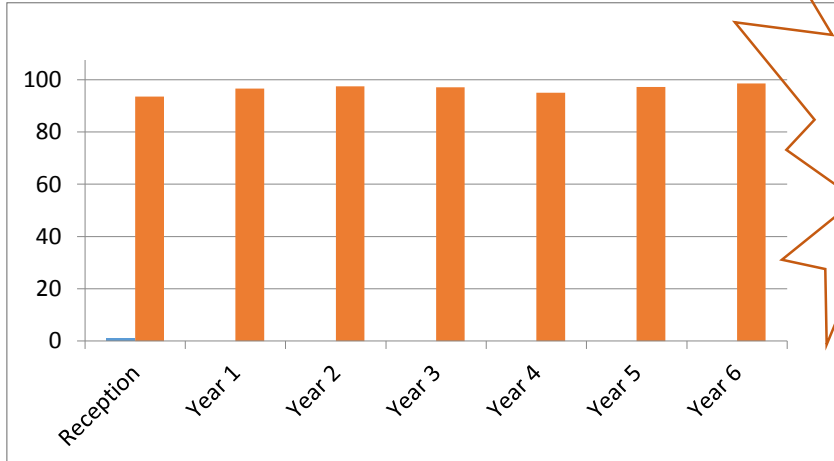

ATTENDANCE

SCHOOL EXPECTATION 100% - EVERY DAY COUNTS

Term 5 23/04/2019 - 24/05/2019

Class	Attendance %
Reception	93.49
Year 1	96.61
Year 2	97.44
Year 3	97.11
Year 4	95.07
Year 5	97.23
Year 6	98.62

Well done. Let's see if we can ALL match Y6 next term.

LATES

Poor punctuality is not acceptable.

Term 5 23/04/2019 - 24/05/2019

Class	Late Sessions
Reception	21
Year 1	27
Year 2	10
Year 3	18
Year 4	34
Year 5	16
Year 6	21

Let's ALL try to get those "lates" down to single figures. Well done Y2!